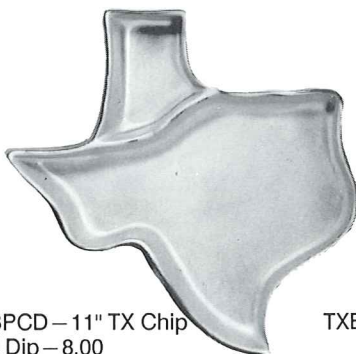

459P—6" TX Ind.  
Baker—3.50

459—Texas  
Ash Tray—3.50

TXJ—3" TX Tooth  
Pick Holder—3.50

LCTR—6" Crawfish  
Trivet—3.00

LATR—6" Louisiana  
Trivet—3.00

TXBP—11" Texas  
Bake Pan—7.50

TXBPCD—11" TX Chip  
and Dip—8.00

TXBPRD—11" TX Relish  
Dish—8.50

TST—7 1/2" TX  
Trivet—5.00

Color charts page 2 & 3

(sizes are approximate and may vary)